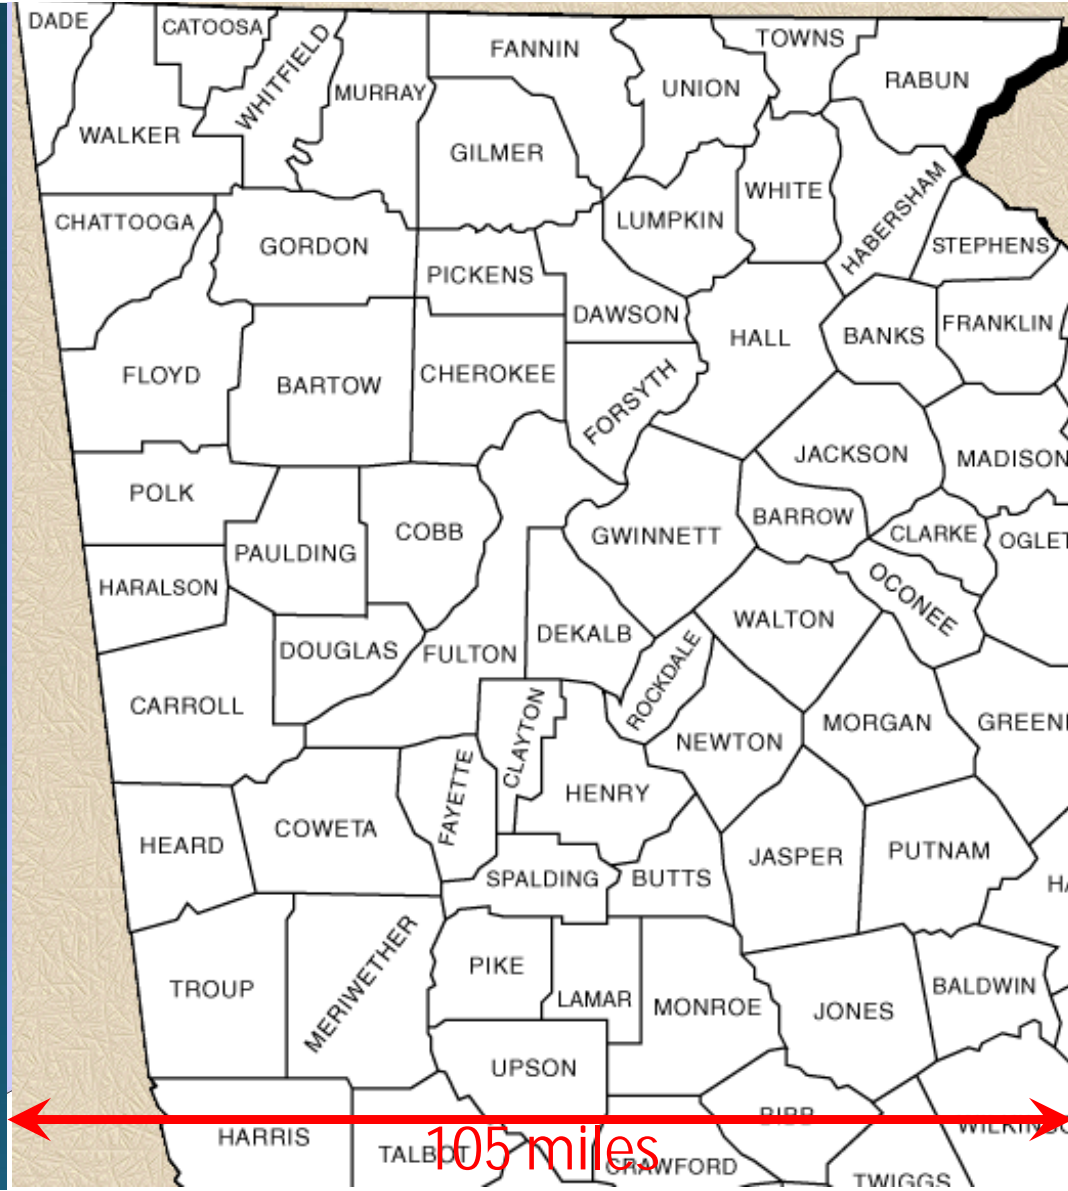

Israel's History

Introduction to Joshua

The Land and Who Lived There

GENEALOGY FROM NOAH TO THE 12 PATRIARCHS

Genesis 10-36 - KJV Spelling

Nations in the Land

Canaanites

Hittites

The Land Promise (Gen. 15:18)

- From River of Egypt to the Euphrates River
- See also Deut. 1:7-8; 11:24; Josh. 1:4
- Fully realized under David (2 Sam. 8:3; 1 Chron. 18:3) and Solomon (1 Kin. 4:21,24; 2 Chron. 9:26)
- Why this land?

1. Acco
2. Arnon River
3. Bashan
4. Beersheba
5. Caesarea
6. Capernaum
7. Coastal Plain
8. Dead (Salt) Sea
9. Desert
10. Galilee (Lower)
11. Galilee (Upper)
12. Gaza
13. Gilead
14. Hebron
15. Hulah Valley
16. Jabbok River
17. Jaffa
18. Jericho
19. Jerusalem
20. Jezreel Valley
21. Jordan Rift Valley
22. Jordan River
23. Judea (Hill Country)
24. Judean Wilderness
25. Kir-heraseth
26. Lachish
27. Litani River
28. Megiddo
29. Mt. Carmel
30. Mt. Hermon
31. Mt. Nebo
32. Nazareth
33. Negev
34. Plateau
35. Rabbath-Ammon
36. Samaria (Hill Country)
37. Sea of Galilee
38. Sharon Plain
39. Shechem
40. Shephelah
41. Tyre
42. Yarmuk River

160 miles

Forsyth
County

105 miles

160 miles

105 miles