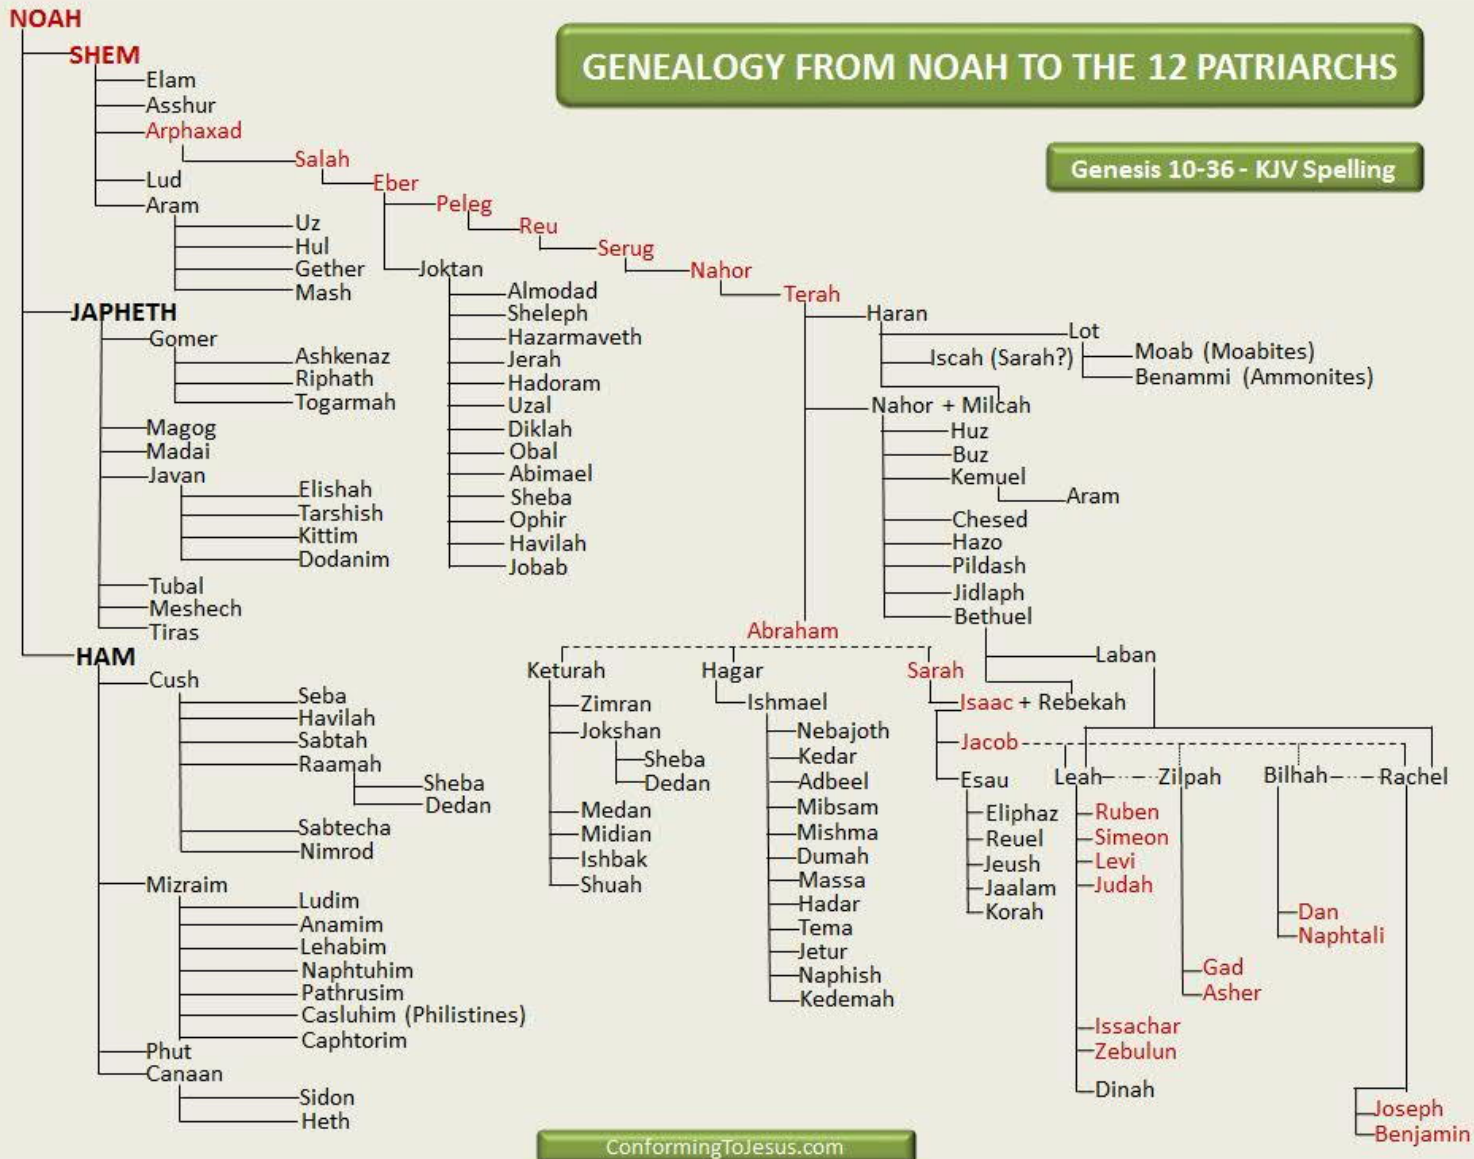

Israel's History

Introduction to Joshua

The Land and Who Lived There

GENEALOGY FROM NOAH TO THE 12 PATRIARCHS

Genesis 10-36 - KJV Spelling

Nations in the Land

Canaanites

Hittites

Hivites

Girgashites

Amorites

Perizzites

Jebusites

Deut. 7:1;

Josh. 3:10; 24:11

Nations in the Land

Hittites

Cave Machpelah (Gen. 23)
Esau's wives (Gen. 26:34)
Ahimelech (I Sam. 26:6)
Uriah (2 Sam. 11)

Hivites

Shechem (Gen. 34:2)
Gibeonites (Josh. 9)

Amorites

Mamre (Gen. 14:13)
Sihon & Og (Josh. 2:10)
Gibeonites (2 Sam. 21:2)
86 references in OT

The Land Promise (Gen. 15:18)

- From River of Egypt to the Euphrates River
- See also Deut. 1:7-8; 11:24; Josh. 1:4
- Fully realized under David (2 Sam. 8:3; 1 Chron. 18:3) and Solomon (1 Kin. 4:21,24; 2 Chron. 9:26)
- Why this land?