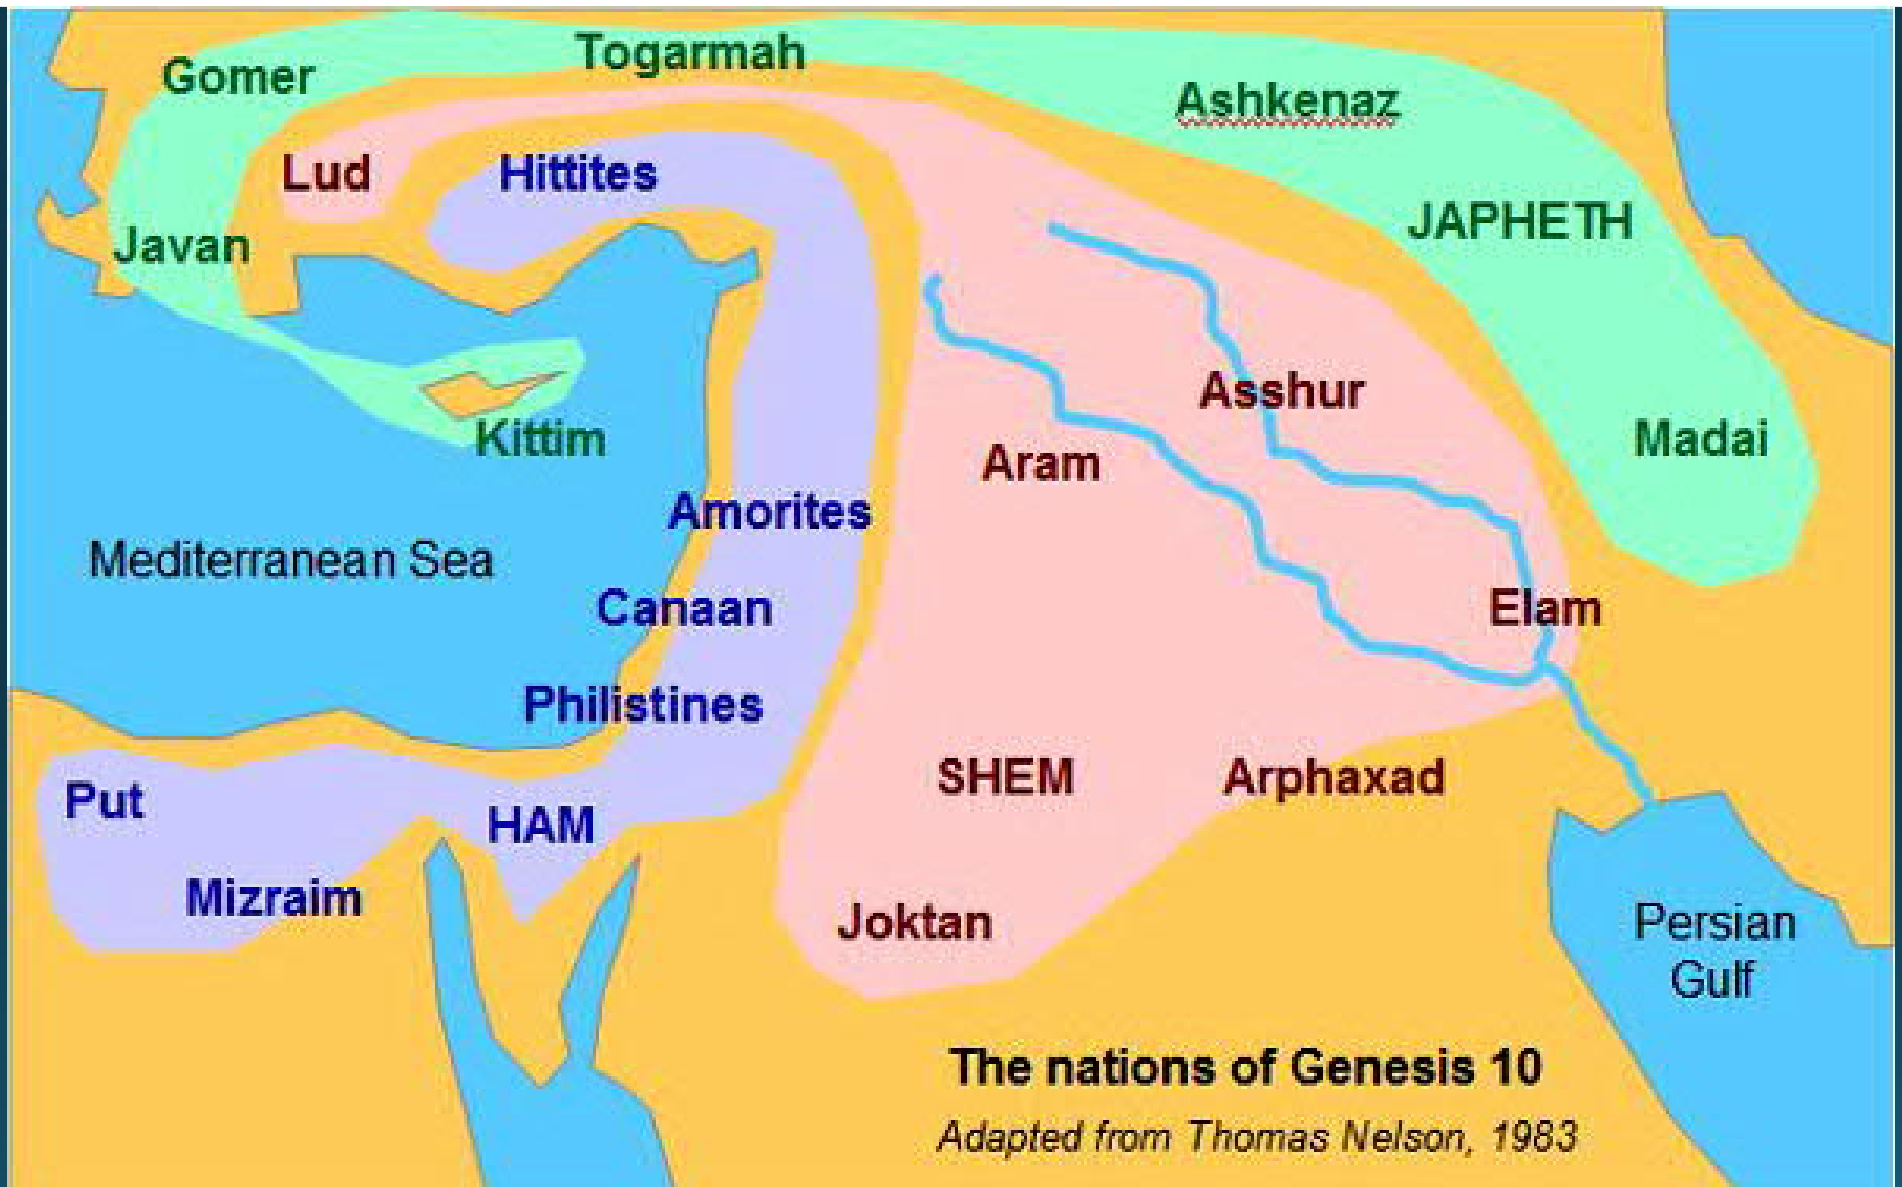

Israel's History

Introduction to Joshua

The Land and Who Lived There

GENEALOGY FROM NOAH TO THE 12 PATRIARCHS

Genesis 10-36 - KJV Spelling

Nations in the Land

Canaanites

Hittites

Hivites

Girgashites

Amorites

Perizzites

Jebusites

Deut. 7:1;

Josh. 3:10; 24:11

Nations in the Land

The Land Promise (Gen. 15:18)

- From River of Egypt to the Euphrates River
- See also Deut. 1:7-8; 11:24; Josh. 1:4
- Fully realized under David (2 Sam. 8:3; 1 Chron. 18:3) and Solomon (1 Kin. 4:21,24; 2 Chron. 9:26)
- Why this land?

1. Acco
2. Arnon River
3. Bashan
4. Beersheba
5. Caesarea
6. Capernaum
7. Coastal Plain
8. Dead (Salt) Sea
9. Desert
10. Galilee (Lower)
11. Galilee (Upper)
12. Gaza
13. Gilead
14. Hebron
15. Hulah Valley
16. Jabbok River
17. Jaffa
18. Jericho
19. Jerusalem
20. Jezreel Valley
21. Jordan Rift Valley
22. Jordan River
23. Judea (Hill Country)
24. Judean Wilderness
25. Kir-heraseth
26. Lachish
27. Litani River
28. Megiddo
29. Mt. Carmel
30. Mt. Hermon
31. Mt. Nebo
32. Nazareth
33. Negev
34. Plateau
35. Rabbath-Ammon
36. Samaria (Hill Country)
37. Sea of Galilee
38. Sharon Plain
39. Shechem
40. Shephelah
41. Tyre
42. Yarmuk River