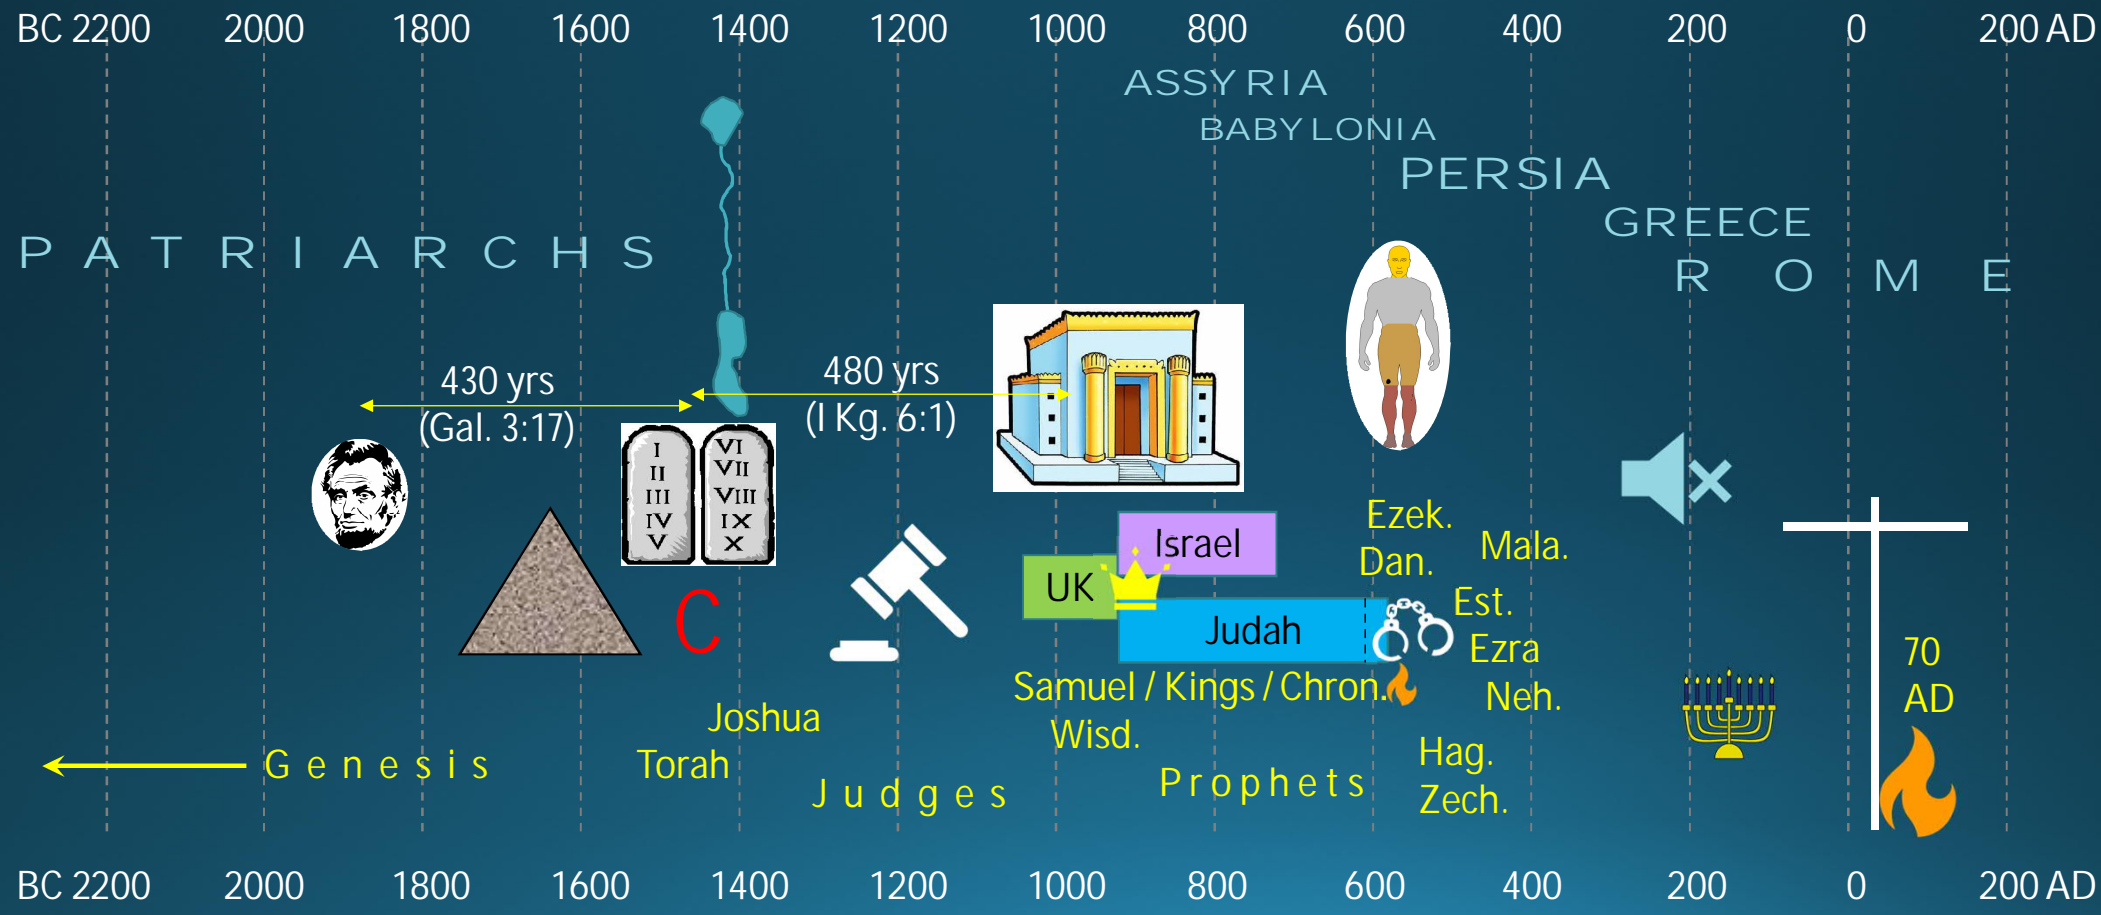

Israel's History

Introduction to Joshua

The Land and Who Lived There

GENEALOGY FROM NOAH TO THE 12 PATRIARCHS

Genesis 10-36 - KJV Spelling

Nations in the Land

Canaanites

Hittites

Hivites

Girgashites

Amorites

Perizzites

Jebusites

Deut. 7:1;

Josh. 3:10; 24:11

Nations in the Land

The Land Promise (Gen. 15:18)

- From River of Egypt to the Euphrates River
- See also Deut. 1:7-8; 11:24; Josh. 1:4
- Fully realized under David (2 Sam. 8:3; 1 Chron. 18:3) and Solomon (1 Kin. 4:21,24; 2 Chron. 9:26)
- Why this land?

160 miles

Forsyth
County

105 miles

160 miles

105 miles